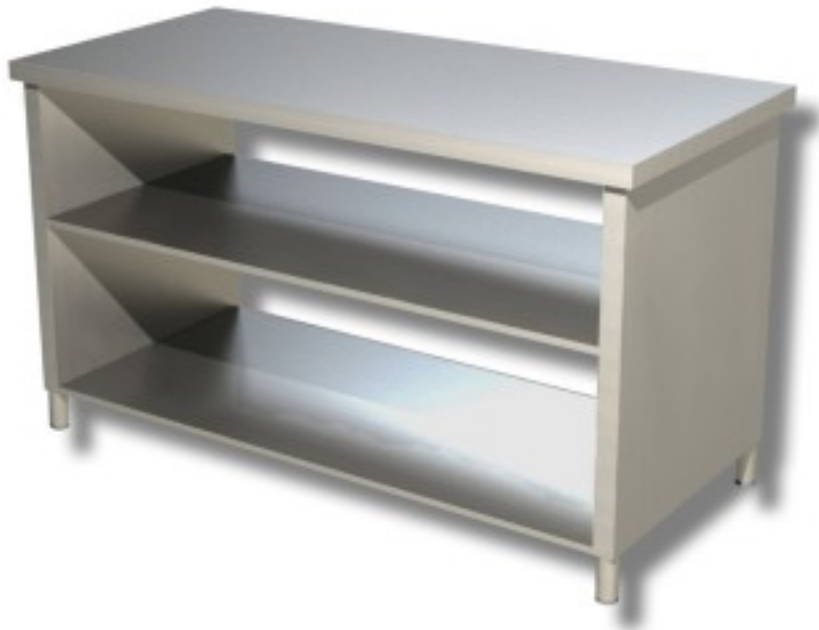

Cod: 80861490

Table on sides 2 stainless steel shelves 2600x800x850h mm

Description

Table on sides with 2 stainless steel shelves AISI304 . Table with a height of 85 cm and depth of 80 cm and a length of 260.

Dimensions

Dimensioni esterne	2600x800x850 mm
--------------------	-----------------