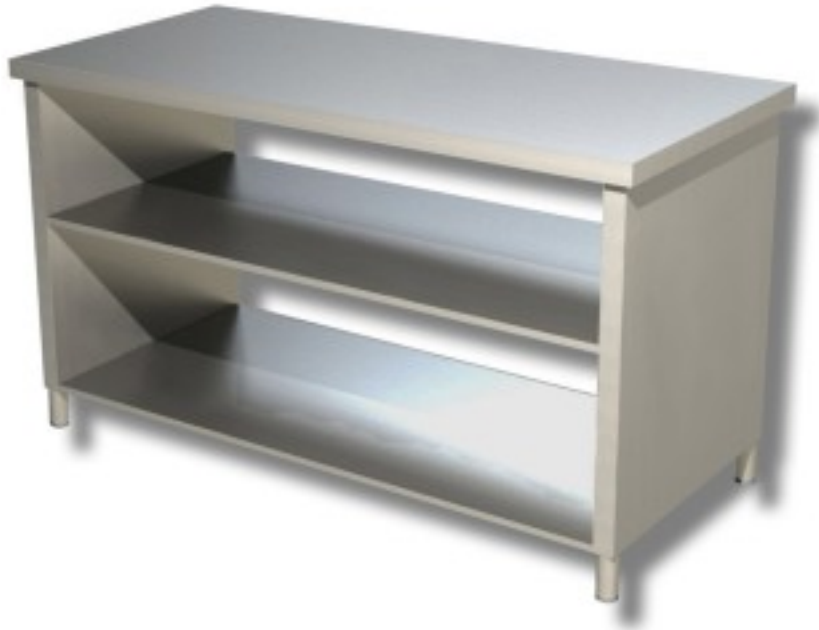

Cod: 80861489

**Table on sides 2 stainless steel shelves 2500x800x850h mm**

## Description

Table on sides with 2 stainless steel shelves AISI304 . Table with a height of 85 cm and depth of 80 cm and a length of 250.

## Dimensions

Dimensioni esterne	2500x800x850 mm
--------------------	-----------------