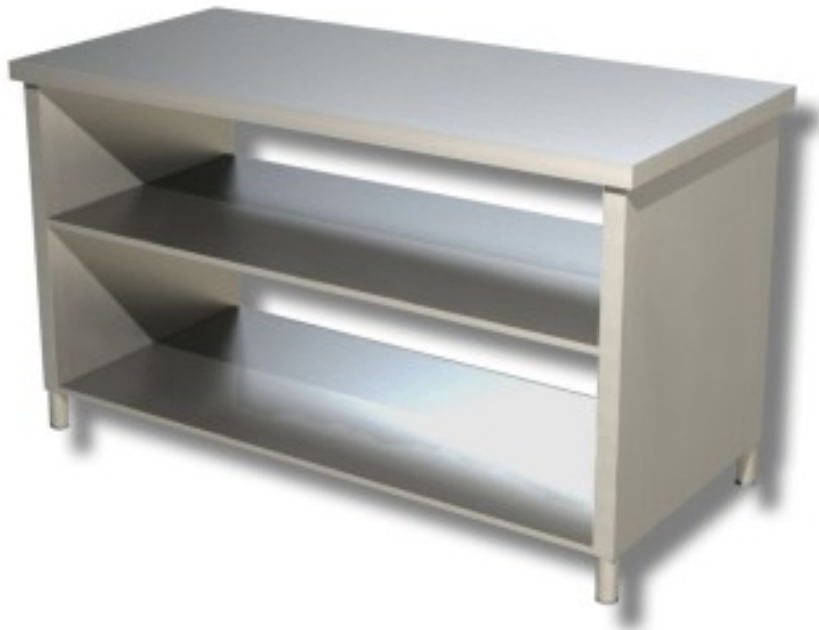

Cod: 80861488

Table on sides 2 stainless steel shelves 2400x800x850h mm

Description

Table on sides with 2 shelves made of AISI 304 stainless steel . Table with a height of 85 cm and depth of 80 cm and a length of 240.

Dimensions

Dimensioni esterne	2400x800x850 mm
--------------------	-----------------