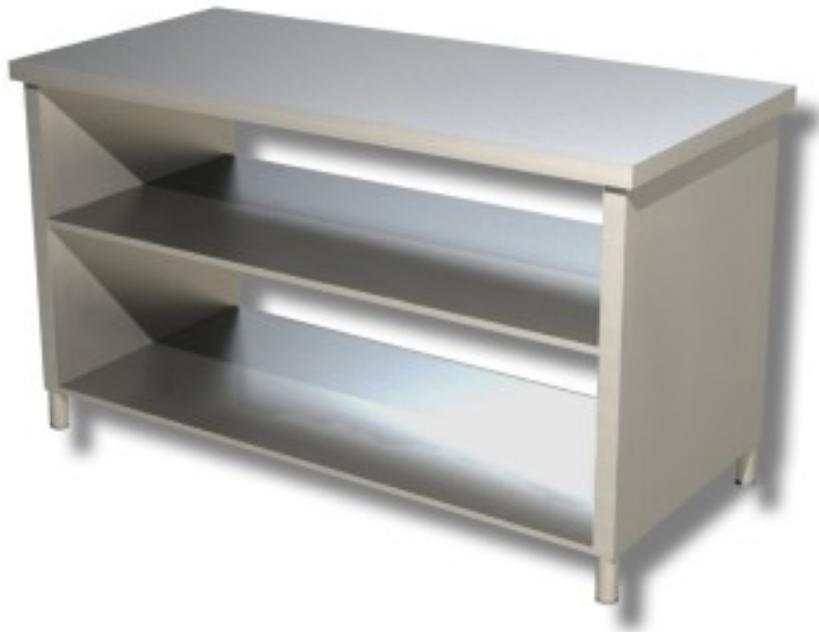

Cod: 80861487

Table on sides 2 stainless steel shelves 2300x800x850h mm

Description

Table on 2 AISI 304 stainless steel shelves . Table with a height of 85 cm and depth of 80 cm and a length of 230.

Dimensions

Dimensioni esterne	2300x800x850 mm
--------------------	-----------------