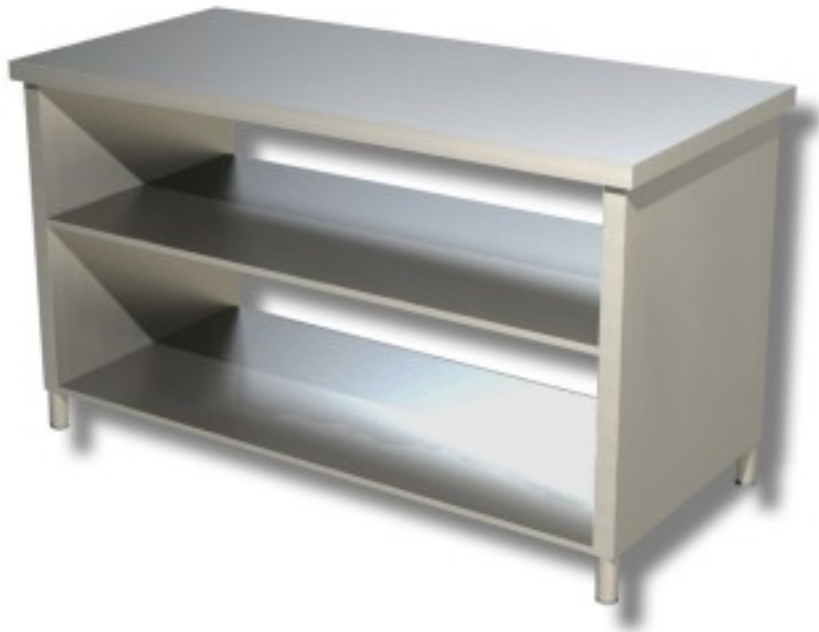

Cod: 80861485

Table on sides 2 stainless steel shelves 2100x800x850h mm

Description

Table on 2 AISI 304 stainless steel shelves . Table with a height of 85 cm and depth of 80 cm and a length of 210.

Dimensions

Dimensioni esterne	2100x800x850 mm
--------------------	-----------------