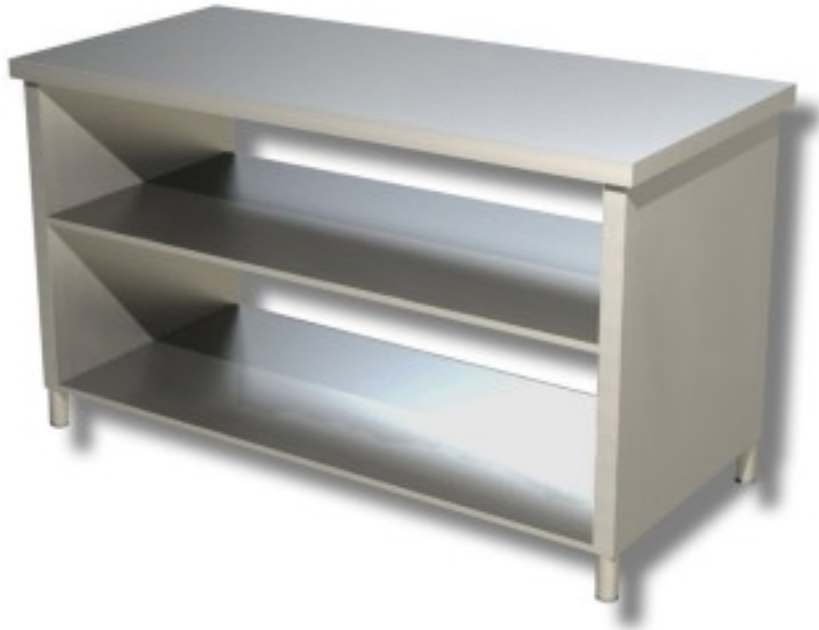

Cod: 80861484

Table on sides 2 stainless steel shelves 2000x800x850h mm

Description

Table on 2 AISI 304 stainless steel shelves . Table with a height of 85 cm and depth of 80 cm and a length of 200.

Dimensions

Dimensioni esterne	2000x800x850 mm
--------------------	-----------------