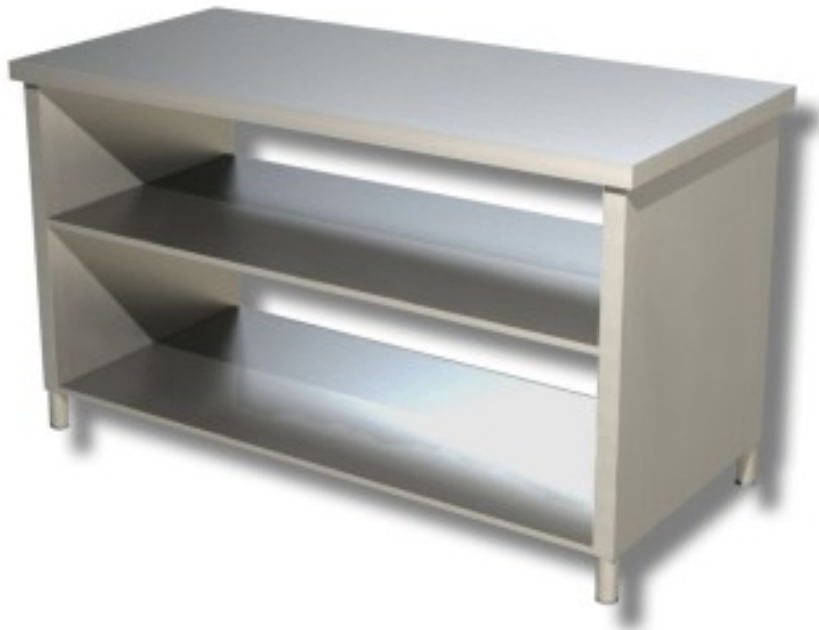

Cod: 80861483

Table on sides 2 stainless steel shelves 1900x800x850h mm

Description

Table on 2 AISI 304 stainless steel shelves . Table with a height of 85 cm and depth of 80 cm and a length of 190.

Dimensions

Dimensioni esterne	1900x800x850 mm
--------------------	-----------------