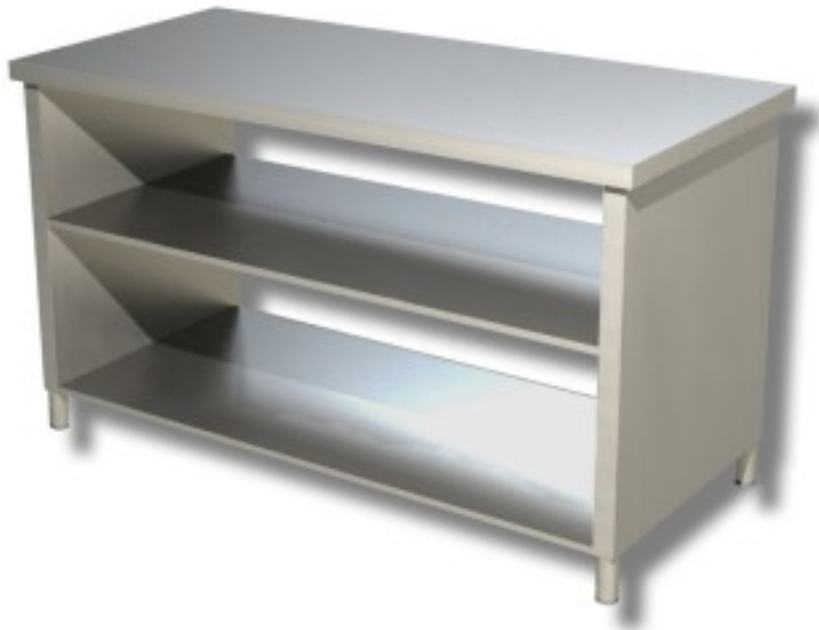

Cod: 80861482

Table on sides 2 stainless steel shelves 1800x800x850h mm

Description

Table on sides with 2 stainless steel shelves AISI304 . Table with a height of 85 cm and depth of 80 cm and a length of 180.

Dimensions

Dimensioni esterne	1800x800x850 mm
--------------------	-----------------