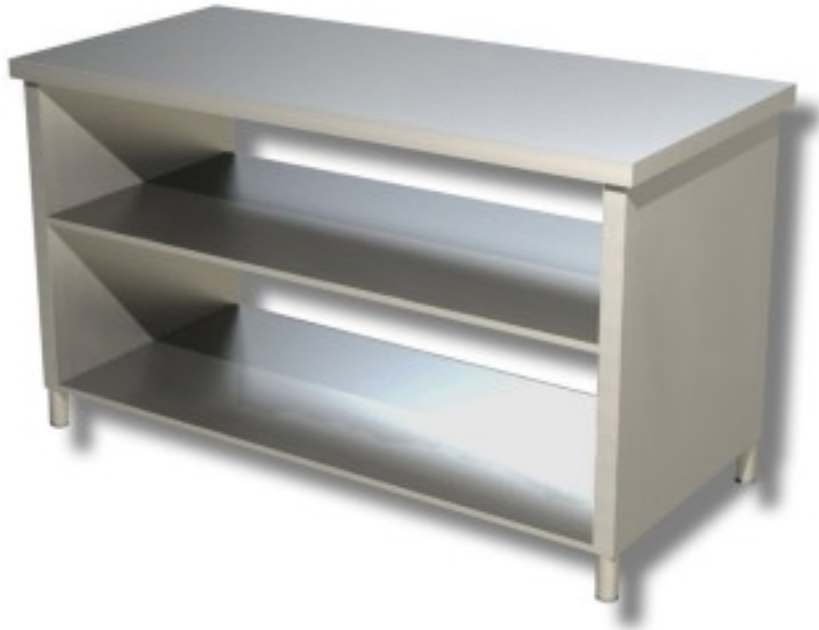

Cod: 80861481

Table on sides 2 stainless steel shelves 1700x800x850h mm

Description

Table on 2 AISI 304 stainless steel shelves . Table with a height of 85 cm and depth of 80 cm and a length of 170.

Dimensions

Dimensioni esterne	1700x800x850 mm
--------------------	-----------------