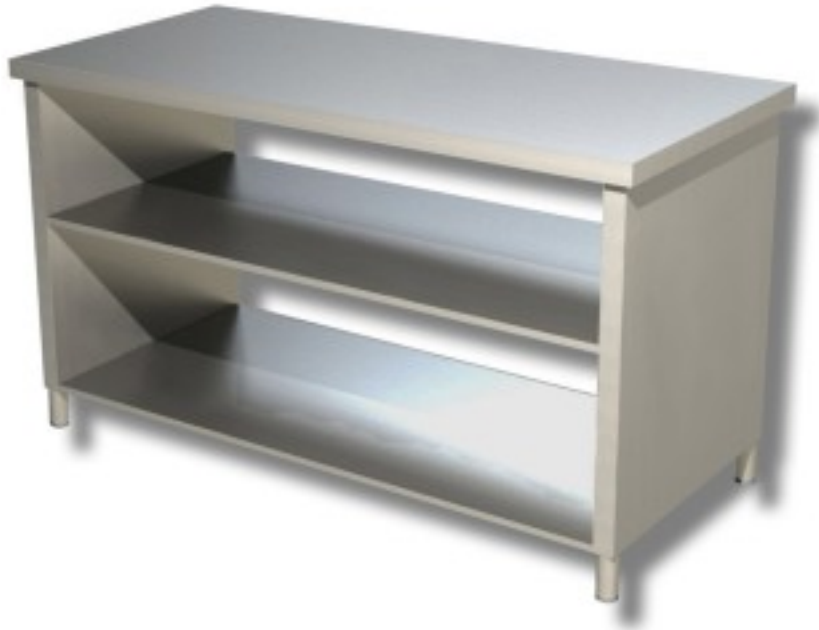

Cod: 80861480

Table on sides 2 stainless steel shelves 1600x800x850h mm

Description

Table on 2 AISI 304 stainless steel shelves . Table with a height of 85 cm and depth of 80 cm and a length of 160.

Dimensions

Dimensioni esterne	1600x800x850 mm
--------------------	-----------------