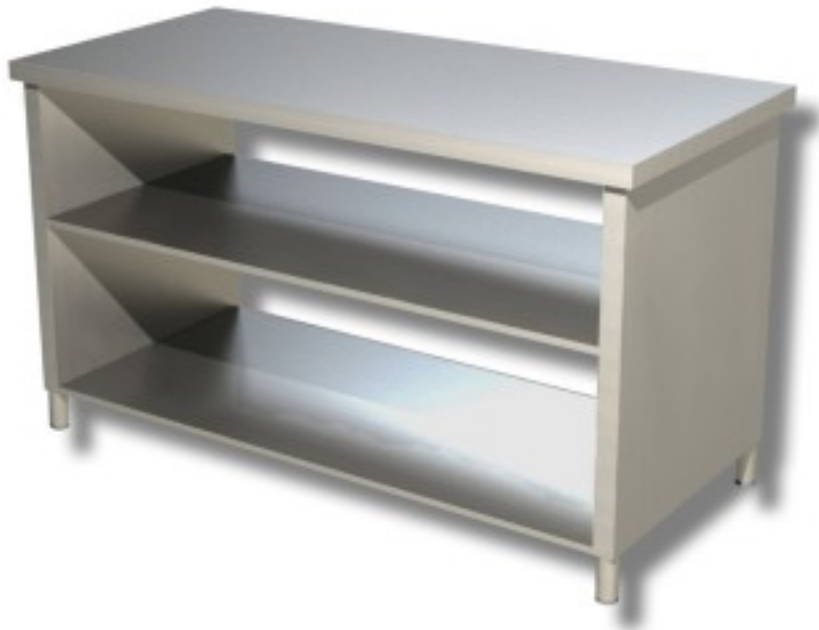

Cod: 80861479

Table on sides 2 stainless steel shelves 1500x800x850h mm

Description

Table on 2 AISI 304 stainless steel shelves . Table with a height of 85 cm and depth of 80 cm and a length of 150.

Dimensions

Dimensioni esterne	1500x800x850 mm
--------------------	-----------------