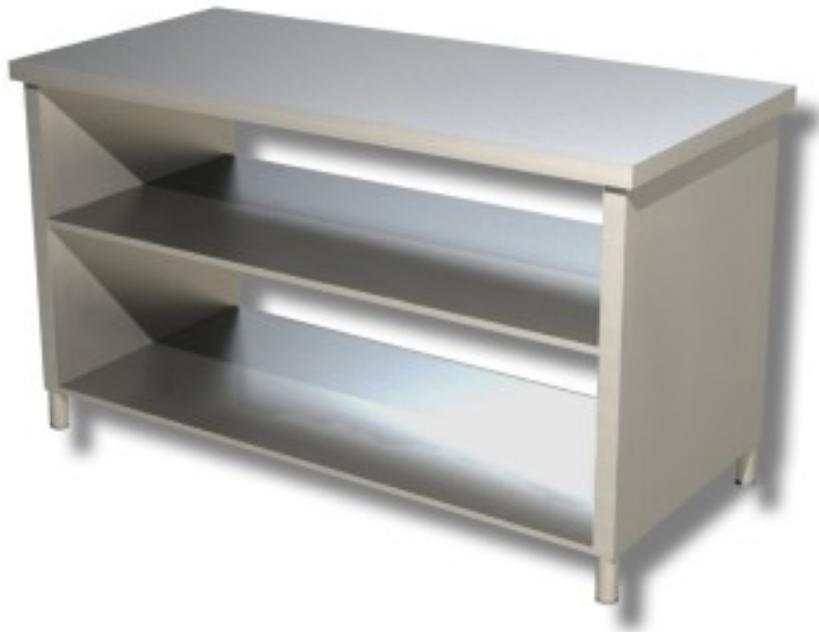

Cod: 80861476

**Table on sides 2 stainless steel shelves 1200x800x850h mm**

## Description

Table on sides with 2 stainless steel shelves AISI304 . Table with a height of 85 cm and depth of 80 cm and a length of 120

## Dimensions

Dimensioni esterne	1200x800x850 mm
--------------------	-----------------