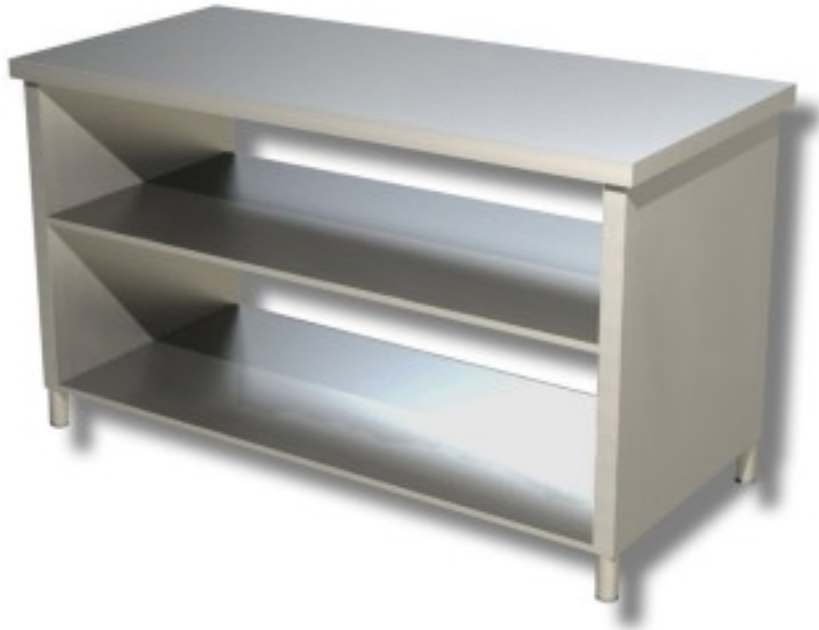

Cod: 80861475

Table on sides 2 stainless steel shelves 1100x800x850h mm

Description

Table on sides with 2 stainless steel shelves AISI304 . Table with a height of 85 cm and depth of 80 cm and a length of 110.

Dimensions

Dimensioni esterne	1100x800x850 mm
--------------------	-----------------