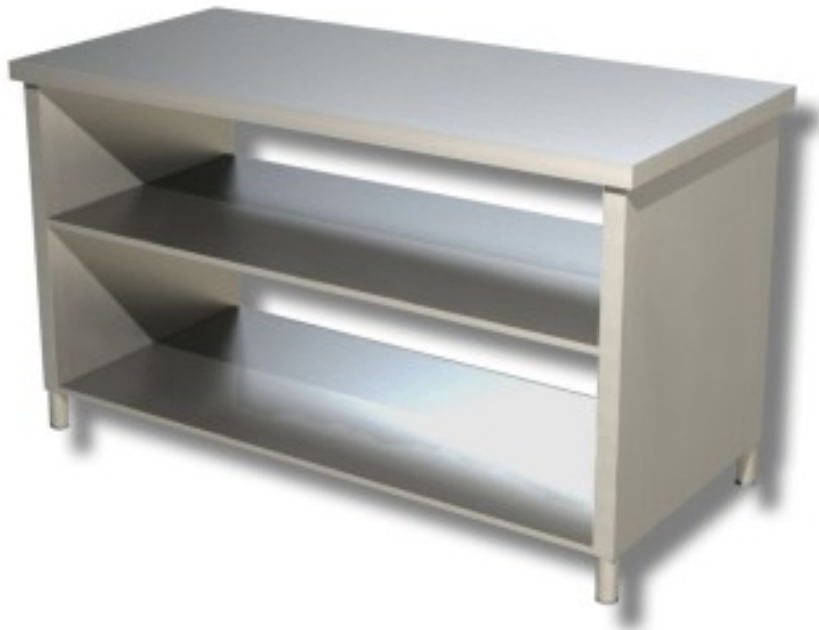

Cod: 80861474

Table on sides 2 stainless steel shelves 1000x800x850h mm

Description

Table on 2 AISI 304 stainless steel shelves . Table with a height of 85 cm and depth of 80 cm and a length of 100.

Dimensions

Dimensioni esterne	1000x800x850 mm
--------------------	-----------------