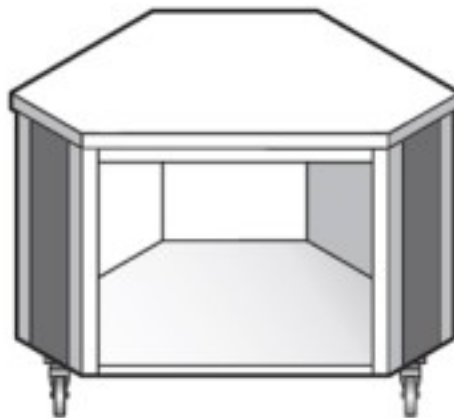

Cod: 7505

**Self-service counters 90° internal angle 1450x700x900 h mm**

## Description

Self-service bain-marie counters on open compartments are designed to give you maximum benefit from your investment. A wide choice of elements, practical accessories and materials offer the best answer to all your needs in terms of functionality and ergonomics. Technology, aesthetics and 18/10 stainless steel construction guarantee a product of the highest quality, reliability and attention to detail. These counters are the ideal solution for all those realities in which the flexibility of requirements, in display and distribution, makes it possible to vary the positioning and choice of elements: airports, railway stations, service stations, catering companies, etc.

## Dimensions

Dimensioni esterne	1450x700x900 mm
--------------------	-----------------