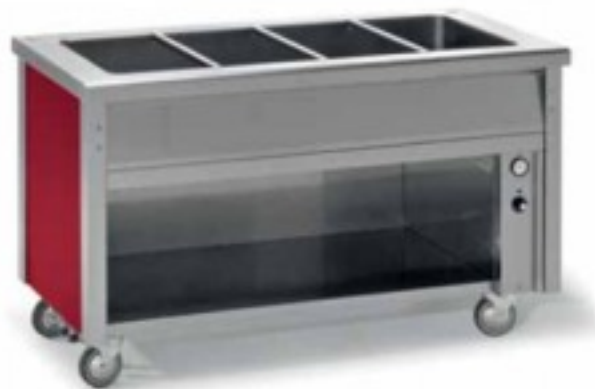

Cod: 7503

Self-service bain-marie counters on open compartment 2300x700x900 h mm

Description

Self-service bain-marie counters on open compartments are designed to give you maximum benefit from your investment. A wide choice of elements, practical accessories and materials offer the best answer to all your needs in terms of functionality and ergonomics. Technology, aesthetics and 18/10 stainless steel construction guarantee a product of the highest quality, reliability and attention to detail. These counters are the ideal solution for all those realities in which the flexibility of requirements, in display and distribution, makes it possible to vary the positioning and choice of elements: airports, railway stations, service stations, catering companies, etc.

Dimensions

Dimensioni esterne	2300x700x900 mm
--------------------	-----------------