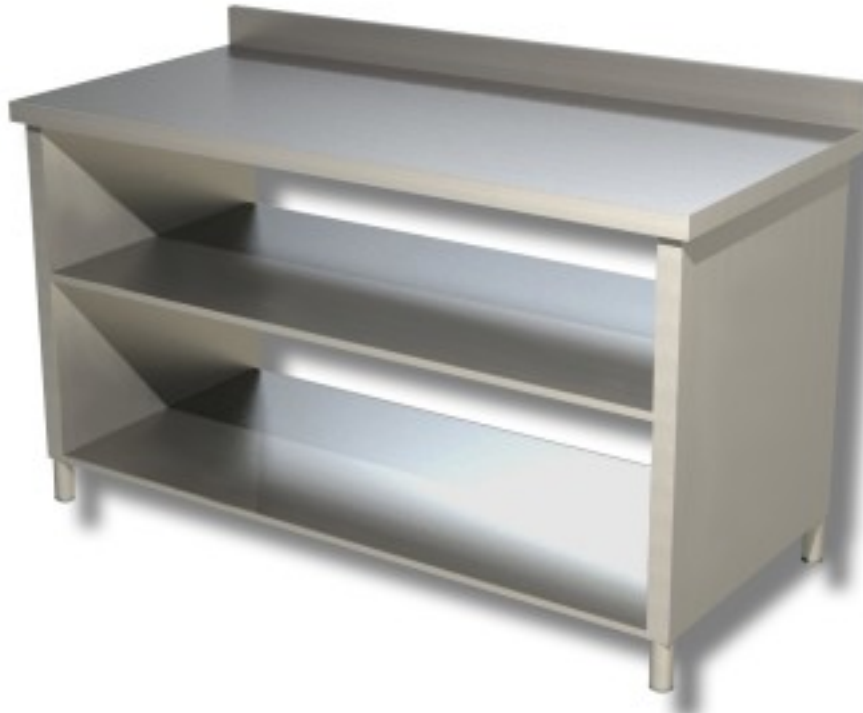

Cod: 38290311

**Stainless steel table with sides, splashback and 2 shelves depth 700 mm  
1300x700x850h mm**

## Description

Stainless steel work table on sides 2 shelves and splashback. Table with a height of 85 cm, depth 70 cm and length from 130 cm.

## Dimensions

Altezza alzatina	100 mm
Dimensioni esterne	1300x700x850 mm

## Technical data

Capacità di carico	31 kg
Materiale	stainless steel