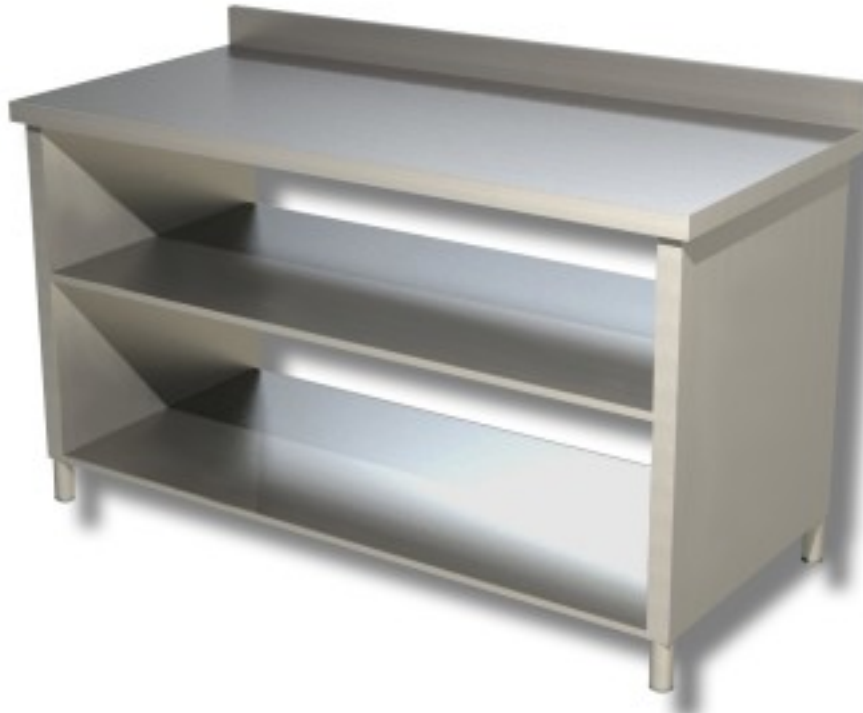

Cod: 38290301

**Stainless steel table with sides, splashback and 2 shelves depth 700 mm
800x700x850h mm**

Description

Stainless steel work table on sides with 2 shelves and splashback. Table with a height of 85 cm, depth 70 cm and length 80 cm.

Dimensions

Altezza alzatina	100 mm
Dimensioni esterne	800x700x850 mm

Technical data

Capacità di carico	19 kg
Materiale	stainless steel