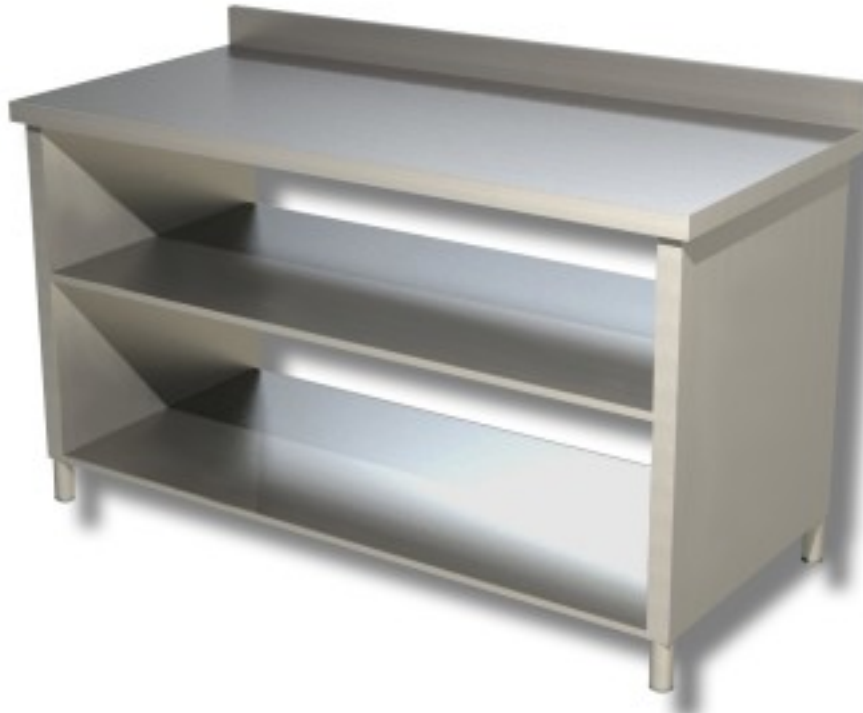

Cod: 38291329

**Stainless steel table with sides, splashback and 2 shelves depth 700 mm
400x700x850h mm**

Description

Stainless steel work table on sides with 2 shelves and splashback. Table with a height of 85 cm, depth of 70 cm and length of 40 cm.

Dimensions

Altezza alzatina	100 mm
Dimensioni esterne	400x700x850 mm

Technical data

Materiale

stainless steel