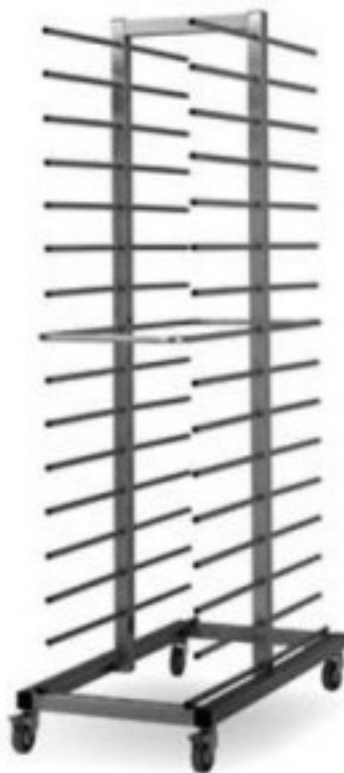

Cod: 1454

Double Inox Trolley for 40 trays

Description

Double Inox Trolley for 40 trays

Dimensions

Dimensioni esterne	500x960x1800 mm
--------------------	-----------------